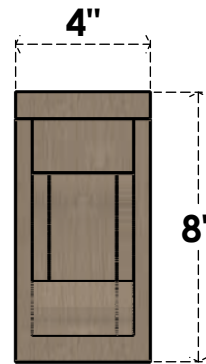

# ITEM NUMBER: CORU04X08X08ALMRCPR

4"W X 8"D X 8"H SERIES 1 CLASSIC ALMA ROUGH CEDAR TIMBERTHANE FAUX WOOD CORBEL, PRIMED

**SIDE PROFILE**

**FRONT PROFILE**

**ISOMETRIC**

EKENA MILLWORK  
2300 WEST MAIN ST.  
CLARKSVILLE, TX 75426  
TOLL FREE: 866-607-0453  
WWW.EKENAMILLWORK.COM