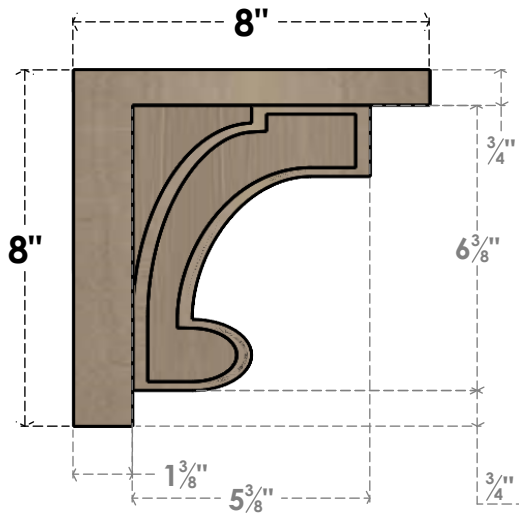

# ITEM NUMBER: CORU04X08X08ALMRCPR

4"W X 8"D X 8"H SERIES 1 CLASSIC ALMA ROUGH CEDAR TIMBERTHANE FAUX WOOD CORBEL, PRIMED

**SIDE PROFILE**

**FRONT PROFILE**

**ISOMETRIC**

EKENA MILLWORK  
2300 WEST MAIN ST.  
CLARKSVILLE, TX 75426  
TOLL FREE: 866-607-0453  
WWW.EKENAMILLWORK.COM

NOTES

1. INSTALLATION TO BE COMPLETED IN ACCORDANCE WITH MANUFACTURER'S SPECIFICATIONS.
2. DRAWING MAY NOT BE TO SCALE
3. THIS DRAWING IS INTENDED FOR DESIGN AND PLANNING PURPOSES ONLY.
4. ALL INFORMATION CONTAINED HEREIN WAS CURRENT AT THE TIME OF DEVELOPMENT BUT MUST BE REVIEWED AND APPROVED BY THE PRODUCT MANUFACTURER TO BE CONSIDERED ACCURATE.
5. TIMBERTHANE ARCHITECTURAL PRODUCTS ARE MADE FROM HIGH DENSITY URETHANE AND COME FACTORY PRIMED