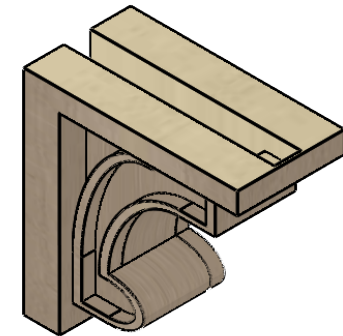

# ITEM NUMBER: CORU04X08X08ALMRCPR

4"W X 8"D X 8"H SERIES 1 CLASSIC ALMA ROUGH CEDAR TIMBERTHANE FAUX WOOD CORBEL, PRIMED

**SIDE PROFILE**

**FRONT PROFILE**

**ISOMETRIC**

EKENA MILLWORK  
2300 WEST MAIN ST.  
CLARKSVILLE, TX 75426  
TOLL FREE: 866-607-0453  
WWW.EKENAMILLWORK.COM

NOTES

1. INSTALLATION TO BE COMPLETED IN ACCORDANCE WITH MANUFACTURER'S SPECIFICATIONS.
2. DRAWING MAY NOT BE TO SCALE
3. THIS DRAWING IS INTENDED FOR DESIGN AND PLANNING PURPOSES ONLY.
4. ALL INFORMATION CONTAINED HEREIN WAS CURRENT AT THE TIME OF DEVELOPMENT BUT MUST BE REVIEWED AND APPROVED BY THE PRODUCT MANUFACTURER TO BE CONSIDERED ACCURATE.
5. TIMBERTHANE ARCHITECTURAL PRODUCTS ARE MADE FROM HIGH DENSITY URETHANE AND COME FACTORY PRIMED